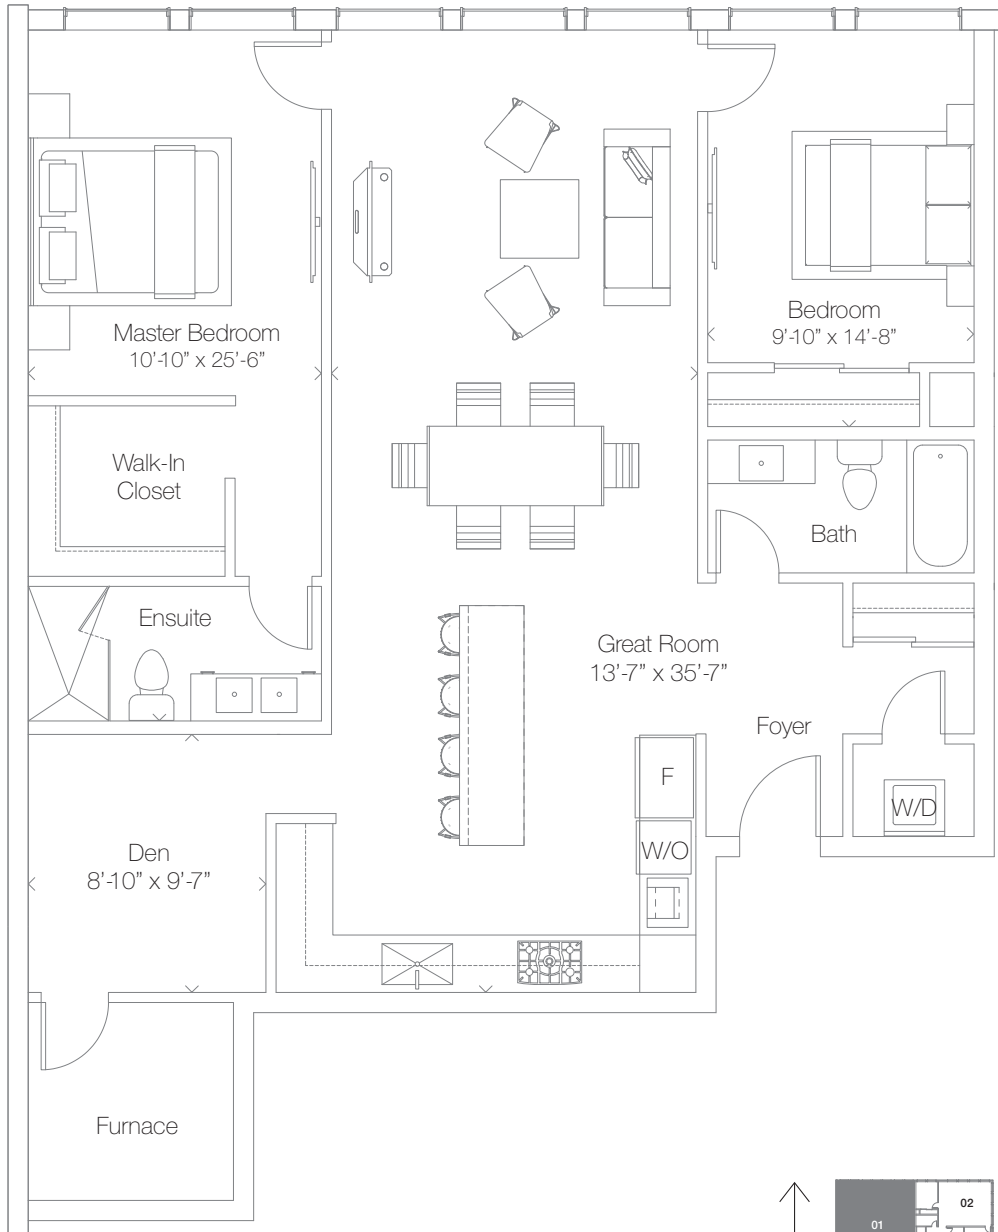

THE
1001
QUEEN EAST

Caroline

2 Bedroom + Den | North West View

Suite Area: 1,255 sq.ft.

All dimensions are approximate. Sizes and specifications are subject to change without notice. E.&O.E. Actual useable floor space varies from stated floor area. All furniture is for illustrative purpose only.