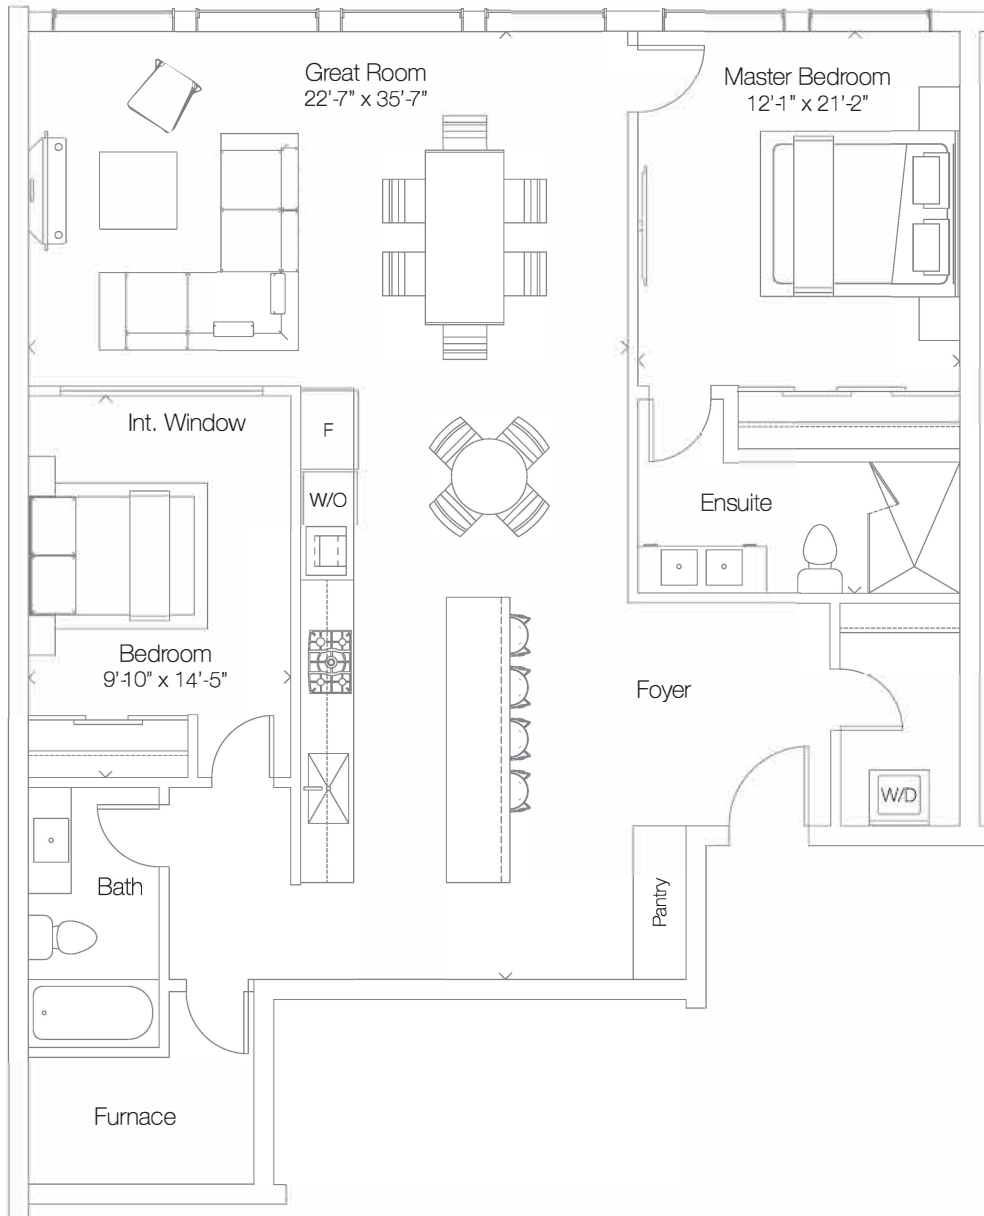

THE  
**1001**  
 QUEEN EAST

**Caroline Option D**

2 Bedroom | North West View

Suite Area: 1,255 sq.ft.

All dimensions are approximate. Sizes and specifications are subject to change without notice. E&O.E. Actual useable floor space varies from stated floor area. All furniture is for illustrative purpose only.