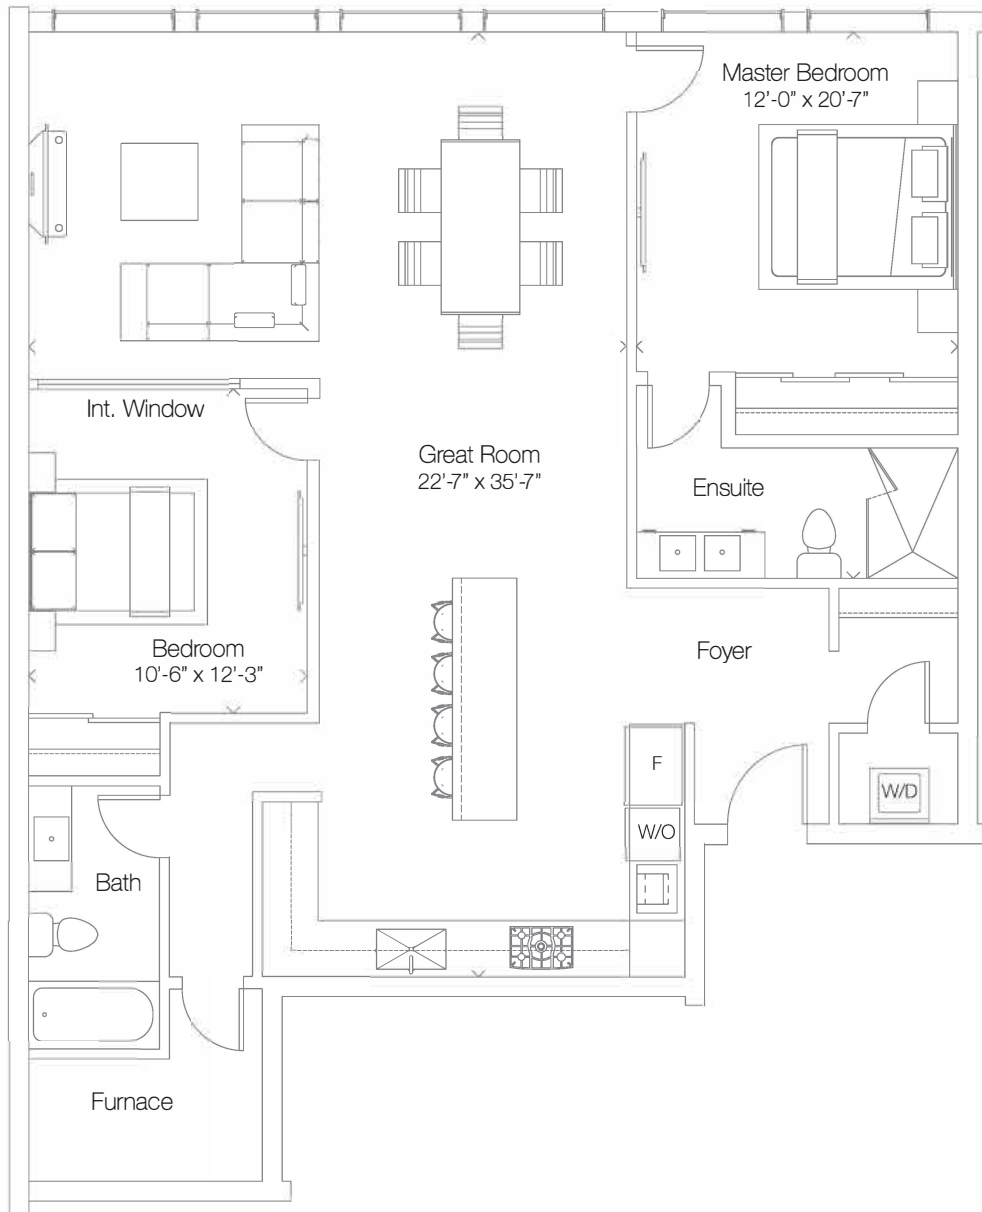

THE
1001
QUEEN EAST

Caroline Option C

2 Bedroom | North West View

Suite Area: 1,255 sq.ft.

All dimensions are approximate. Sizes and specifications are subject to change without notice. E&O.E. Actual useable floor space varies from stated floor area. All furniture is for illustrative purpose only.