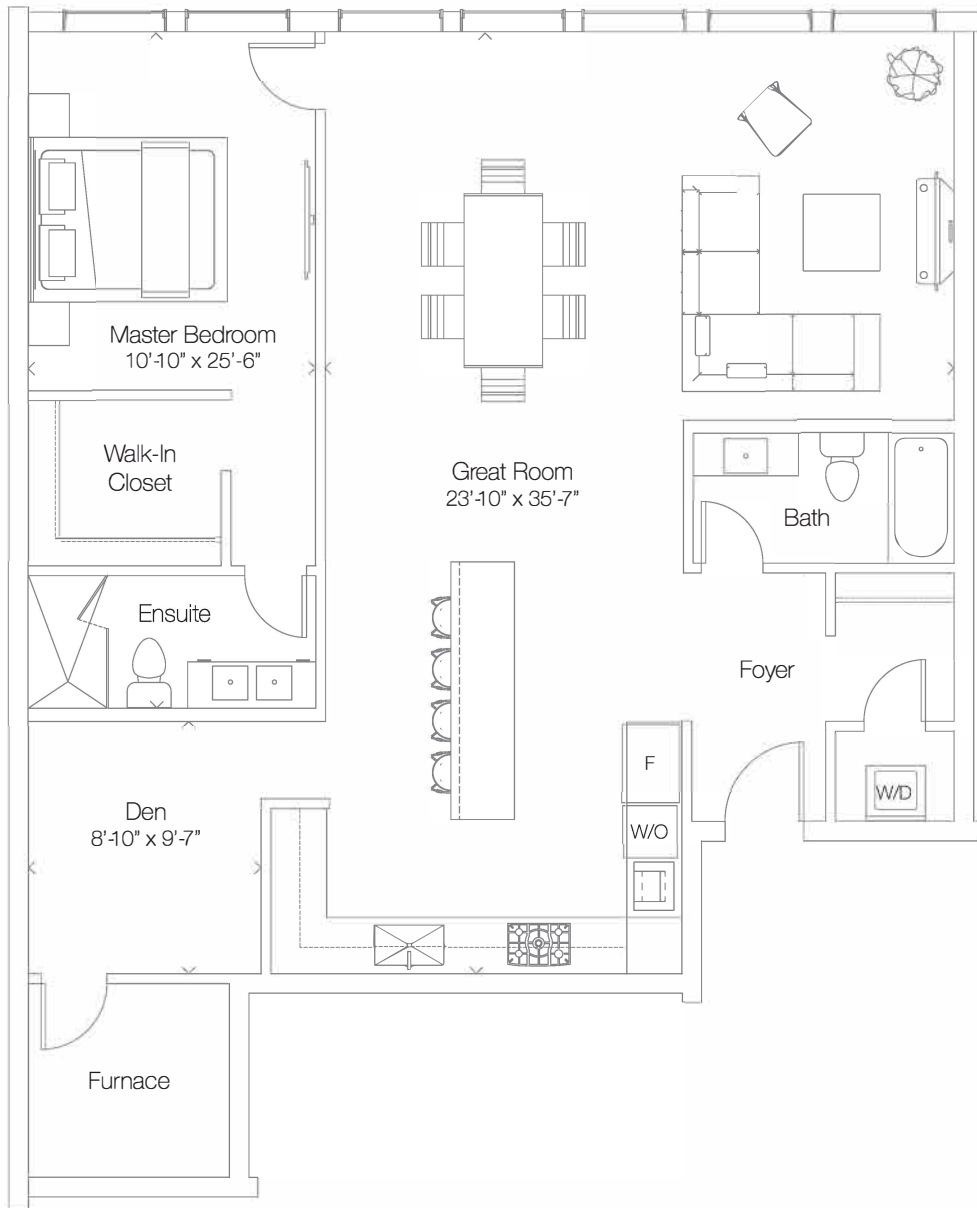

THE  
**1001**  
 QUEEN EAST

**Caroline Option B**

1 Bedroom + Den | North West View

Suite Area: 1,255 sq.ft.

All dimensions are approximate. Sizes and specifications are subject to change without notice. E&O.E. Actual useable floor space varies from stated floor area. All furniture is for illustrative purpose only.